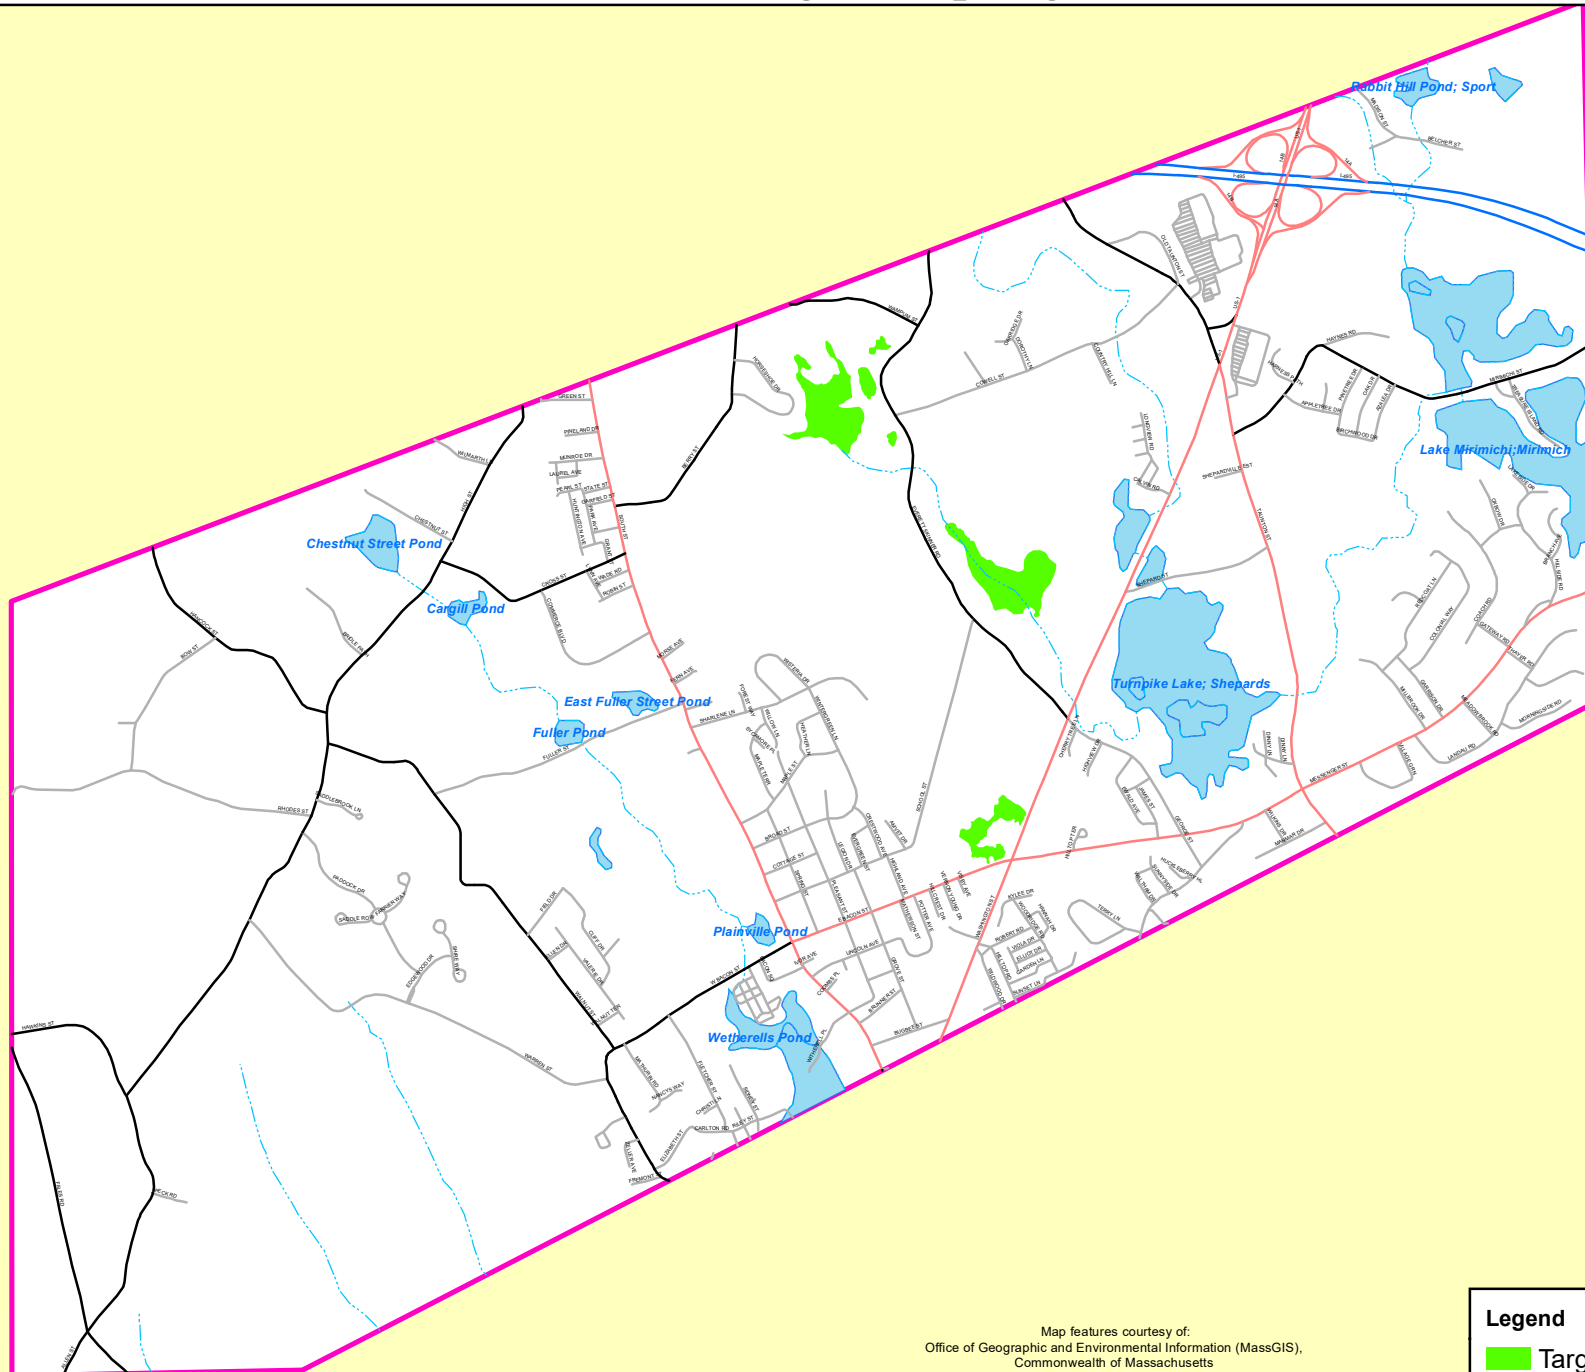

Norfolk County Mosquito Control District 2023 Plainville Targeted Spring Aerial Wetlands

Map features courtesy of:
Office of Geographic and Environmental Information (MassGIS),
Commonwealth of Massachusetts
Executive Office of Environmental Affairs

Legend

- Targeted Wetlands