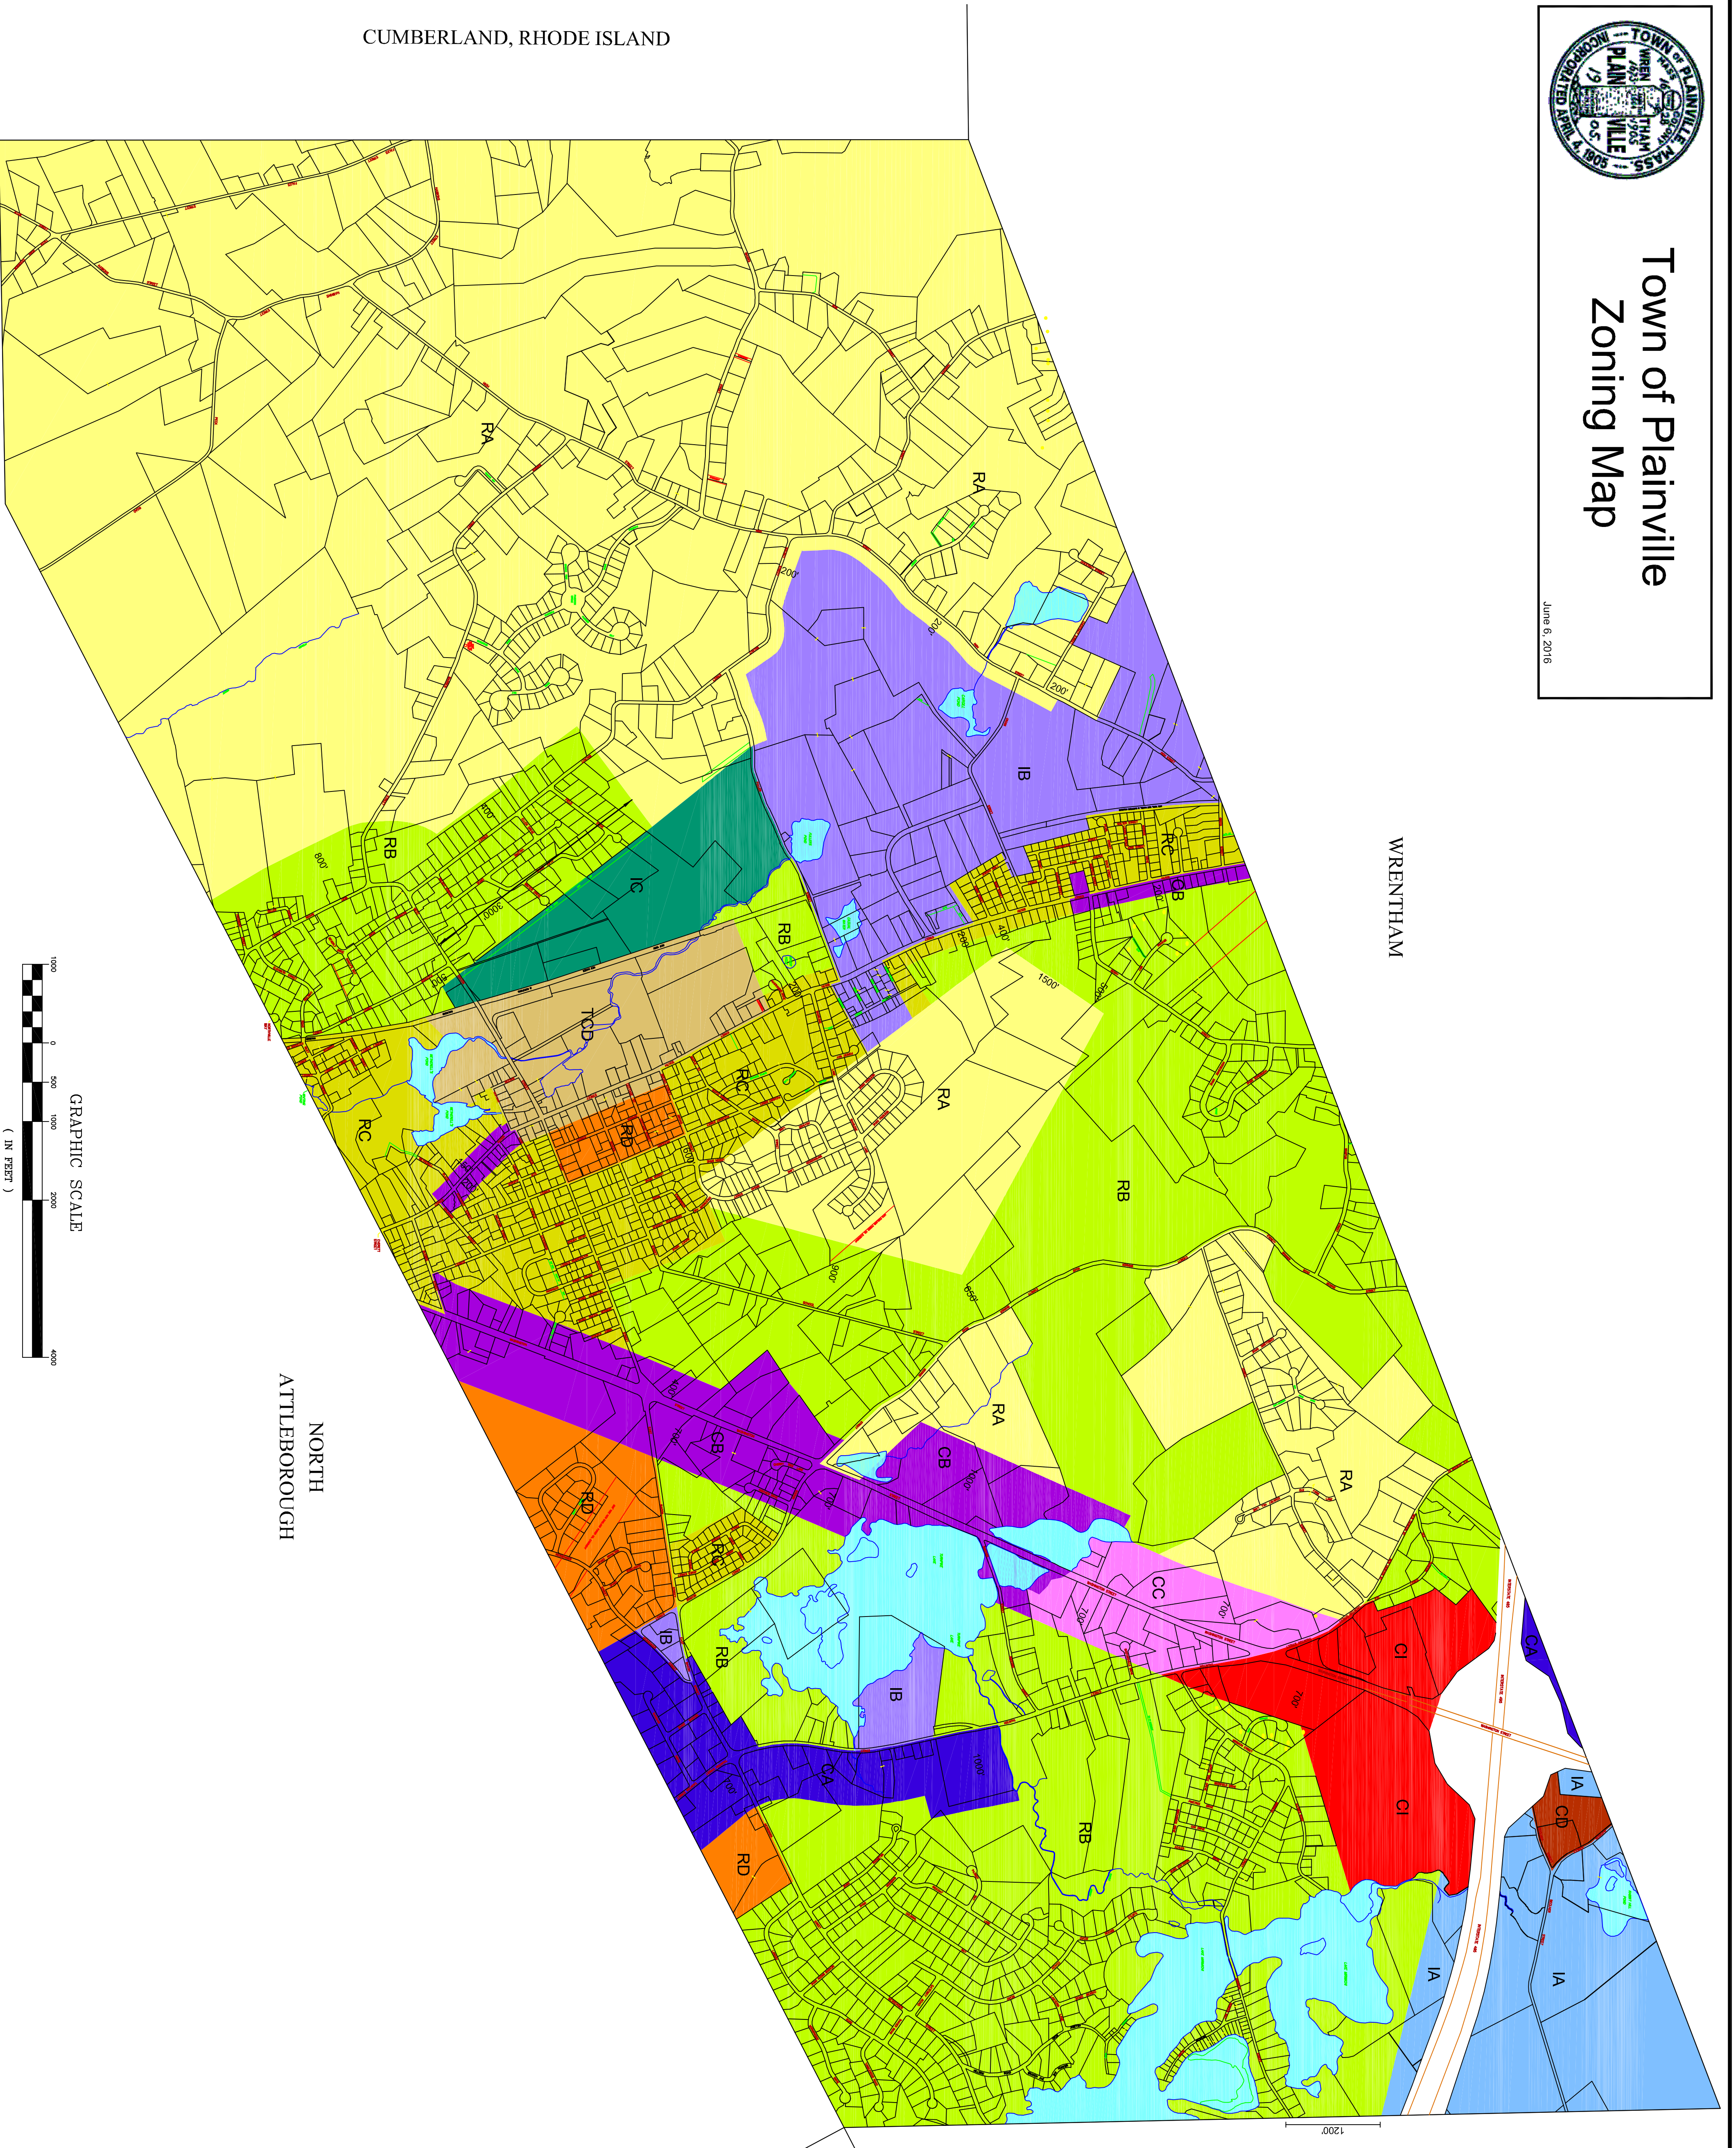

Town of Plainville Zoning Map

June 6, 2016

WRENTHAM

FOXBOROUGH

MANSFIELD

NORTH
ATTLEBOROUGH

CUMBERLAND, RHODE ISLAND

ZONING	
	Town Center District
	Commercial - CA
	Commercial - CB
	Commercial - CC
	Commercial - CI
	Commercial - CD
	Industrial - IA
	Industrial - IB
	Industrial - IC
	Residential - RA
	Residential - RB
	Residential - RC
	Residential - RD
	Water Body