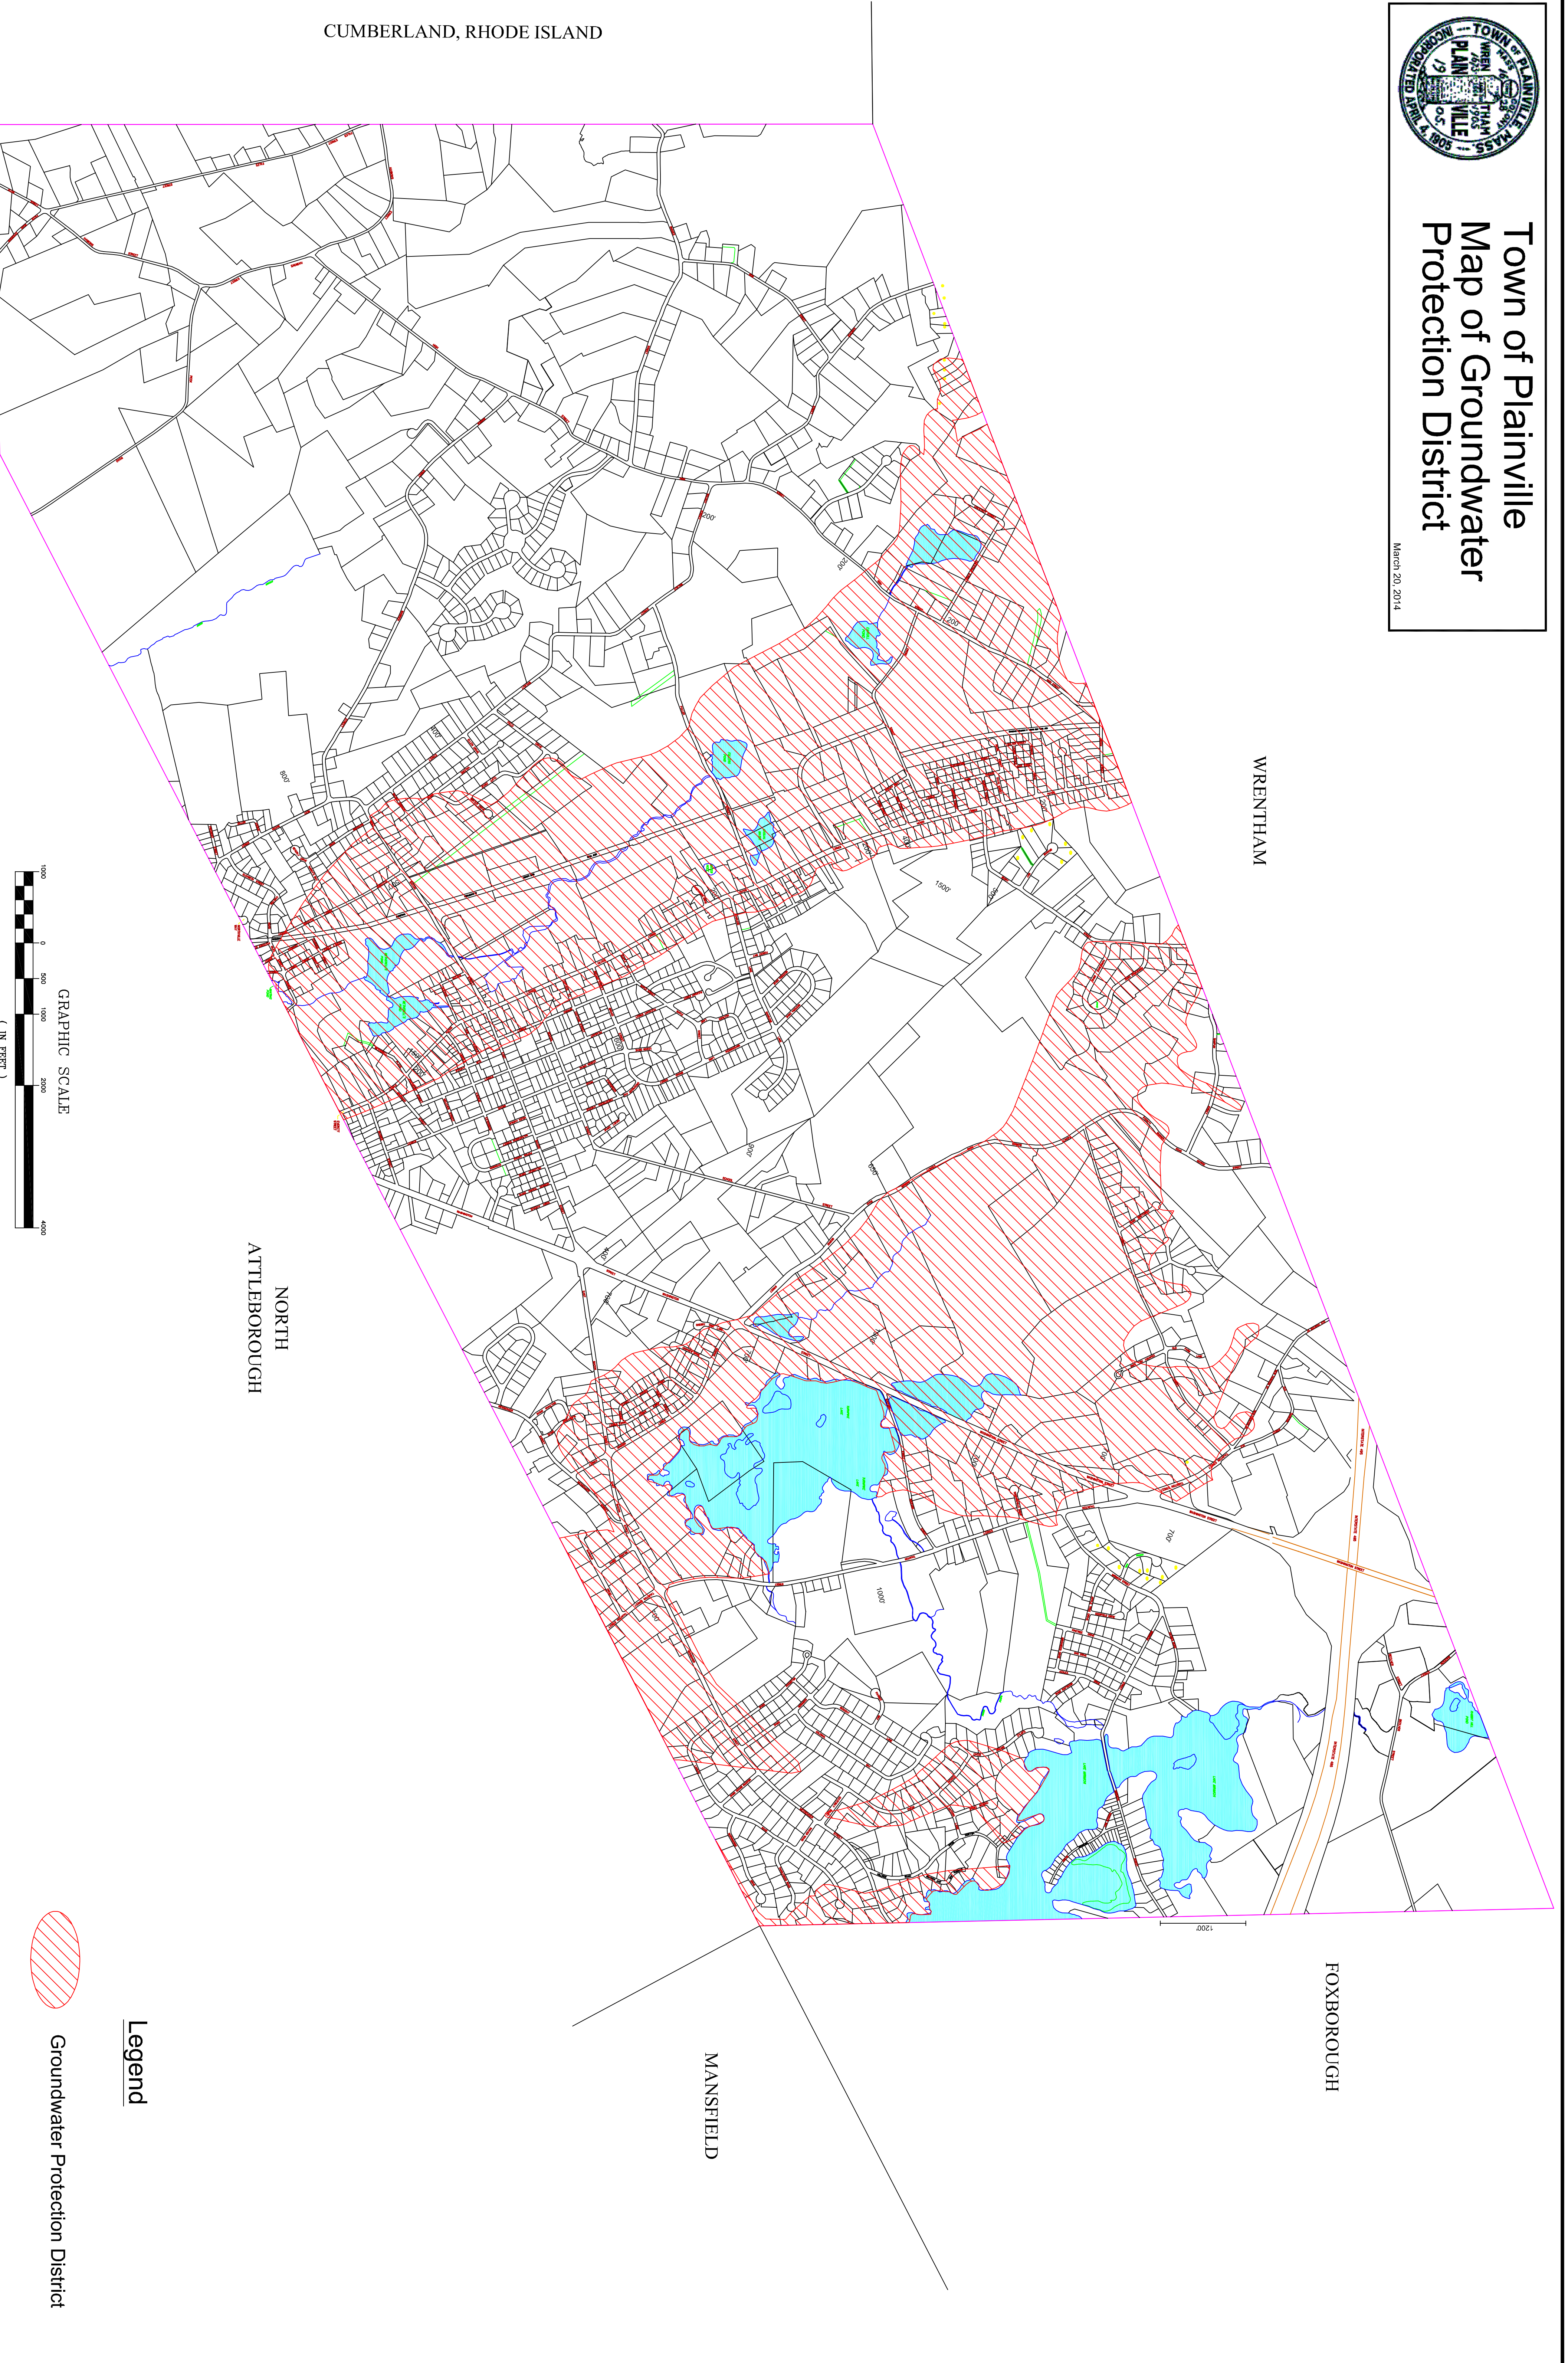

# Town of Plainville Map of Groundwater Protection District

March 20, 2014

WRENTHAM

NORTH  
ATTLEBOROUGH

MANSFIELD

FOXBOROUGH

1200'

**Legend**

Groundwater Protection District